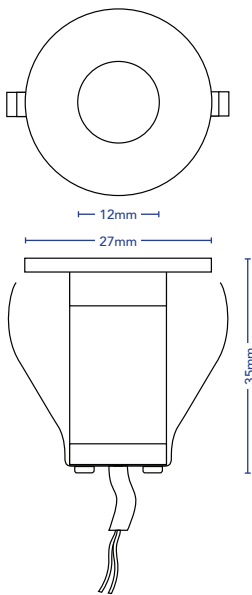

TOVO

TOVO LIGHTING
726 PITWATER ROAD, BROOKVALE
SYDNEY, NSW AUSTRALIA 2100
TELEPHONE +61 2 9939 1122
SALES@TOVOLIGHTING.COM.AU
TOVOLIGHTING.COM.AU

IRIS

DESCRIPTION Miniature Uplighter, Wall Pathlight or Joinery Downlight

CODE 4602

COLOUR 316 Marine Grade Stainless Steel, Brass, Copper, Black, White

COLOUR TEMPERATURE 2700K

CRI ≥ 80

LUMENS 85Lm

INPUT VOLTAGE 24v_DC

WATTAGE 2W

BEAM ANGLE 120°

DIMMABLE Yes. 0.10V, DALI

DRIVER Remote

IP RATING IP67

CUT OUT 22mm

IP RATING 67