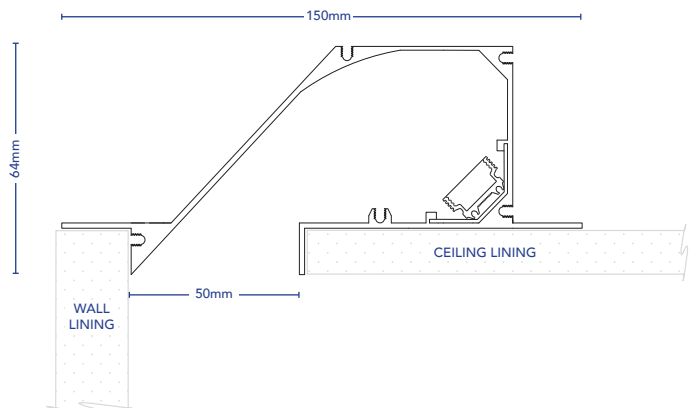

TOVO

TOVO LIGHTING
726 PITWATER ROAD, BROOKVALE
SYDNEY, NSW AUSTRALIA 2100
TELEPHONE +61 2 9939 1122
SALES@TOVOLIGHTING.COM.AU
TOVOLIGHTING.COM.AU

SKYLINE MIRAGE

DESCRIPTION 50mm Slot With Curved Reflector From Extruded Aluminium
CODES 4225
COLOURS White
COLOUR TEMPERATURE 2700K & 3000K (Warm White), 4000K (Cool White)
CRI ≥ 80
LUMENS High Output LED - 1464 Lm/M
Super High Output LED - 2805 Lm/M
INPUT VOLTAGE 24V DC
WATTAGE High Output - 14.4 W/M
Super High Output - 28.8 W/M
DIMMABLE Yes. 0.10V, DALI
DRIVER Remote
IP RATING IP20
BEAM ANGLE N/A
CUT OUT N/A

IP RATING: 20

WHITE