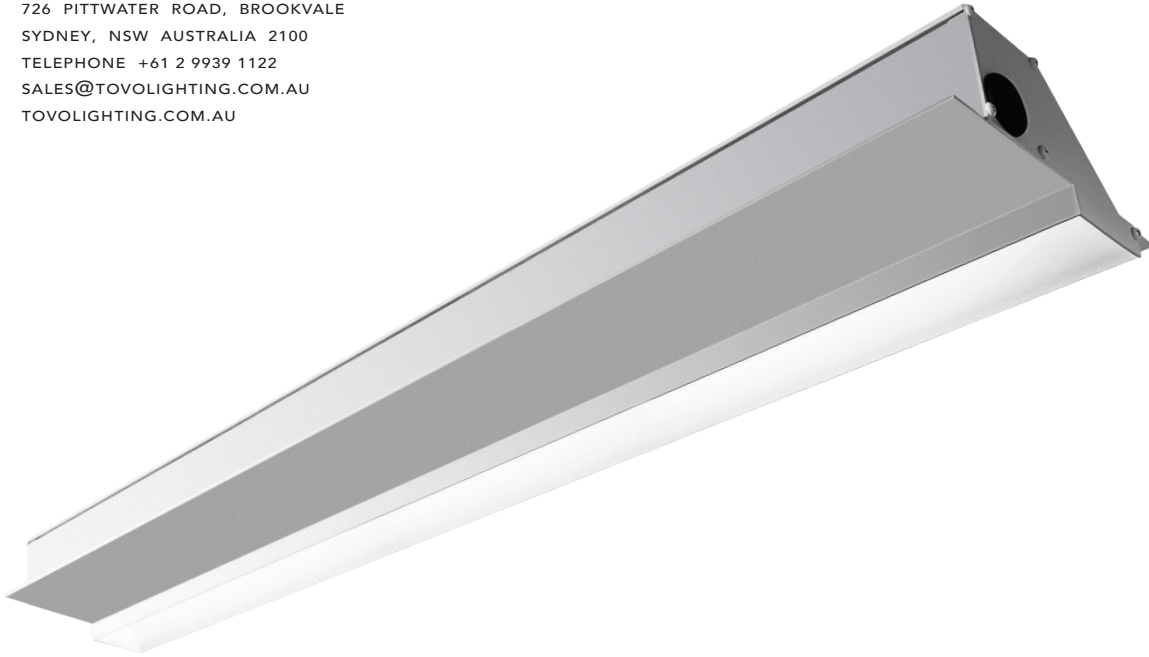

TOVO

TOVO LIGHTING
726 PITWATER ROAD, BROOKVALE
SYDNEY, NSW AUSTRALIA 2100
TELEPHONE +61 2 9939 1122
SALES@TOVOLIGHTING.COM.AU
TOVOLIGHTING.COM.AU

SKYLINE MIRAGE

DESCRIPTION 50mm Slot With Curved Reflector From Extruded Aluminium
CODES 4225
COLOURS White
COLOUR TEMPERATURE 2700K & 3000K (Warm White), 4000K (Cool White)
CRI ≥ 80
LUMENS High Output LED - 1464 Lm/M
Super High Output LED - 2805 Lm/M
INPUT VOLTAGE 24V DC
WATTAGE High Output - 14.4 W/M
Super High Output - 28.8 W/M
DIMMABLE Yes. 0.10V, DALI
DRIVER Remote
IP RATING IP20
BEAM ANGLE N/A
CUT OUT N/A