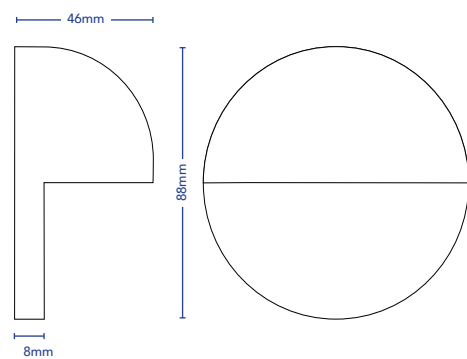

316 STAINLESS
STEEL

COPPER

IP RATING: 66

BLACK

WHITE